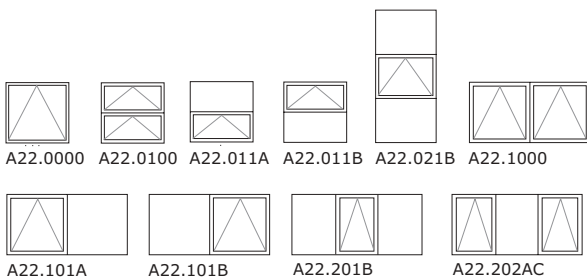

Alux® – beautifully designed timber · aluminium windows and doors

Alux® offers a range of well designed products. With a 115 mm frame depth and combined sash/frame dimensions close to those of traditional windows. System Alux is suitable for both new buildings and replacement. Its slim profiles also ensure maximum daylight penetration.

You may contact Hvidbjerg Vinduet at any time for advice and guidance in connection with specific construction projects. Please use the phone number or e-mail address to contact us. For further information about our company and products, please visit www.hvidbjergvinduet.com

Fixed light

Tilt & turn

Topguided

Topswing

Sidehung

Sideguided

Cottage style

Fixed lights w/ mouldings

All opening sashes are available with glazing bars. Choose between 40 mm, 55 mm glazing bars or 25 mm clip on glazing bars.