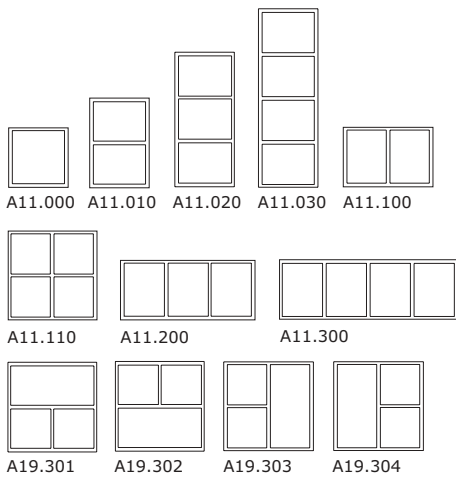

Fixed light

Tilt & turn