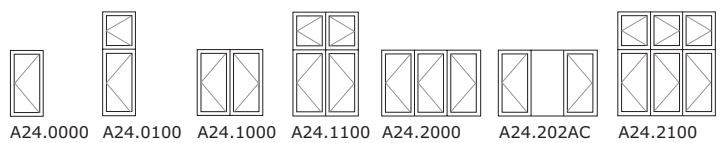

Alux® – beautifully designed timber · aluminium windows and doors

Alux® offers a range of well designed products. With a 115 mm frame depth and combined sash/frame dimensions close to those of traditional windows. System Alux is suitable for both new buildings and replacement. Its slim profiles also ensure maximum daylight penetration.

You may contact Hvidbjerg Vinduet at any time for advice and guidance in connection with specific construction projects. Please use the phone number or e-mail address to contact us. For further information about our company and products, please visit www.hvidbjergvinduet.com

Fixed light

Tilt & turn

Topguided

Topswing

Sidehung

Sideguided

Cottage style

Fixed lights w/ mouldings

All opening sashes are available with glazing bars. Choose between 40 mm, 55 mm glazing bars or 25 mm clip on glazing bars.