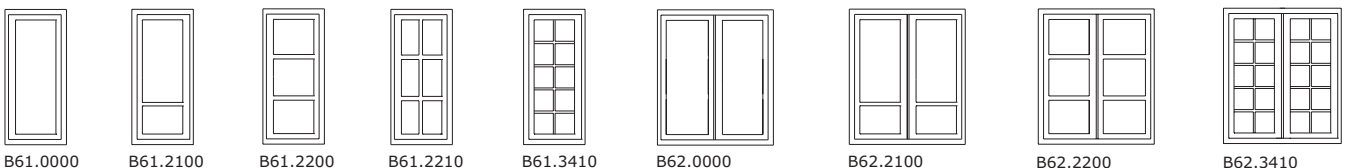

All opening sashes are available with glazing bars. Choose between 40 mm, 55 mm glazing bars or 25 mm clip on glazing bars.

Terracedoors, inward & outward opening – no handle on the outside

A61.0000 A61.2100 A61.2200 A61.2210 A61.3410 A62.0000 A62.2100 A62.2200 A62.3410

Cottage style doors, inward & outward opening

B61.0000 B61.2100 B61.2200 B61.2210 B61.3410 B62.0000 B62.2100 B62.2200 B62.3410

Entrance doors, inward & outward opening

A81.0000 A81.1100 A81.1200 A81.4110 A81.2210 A82.0000 A82.1100 A82.1200