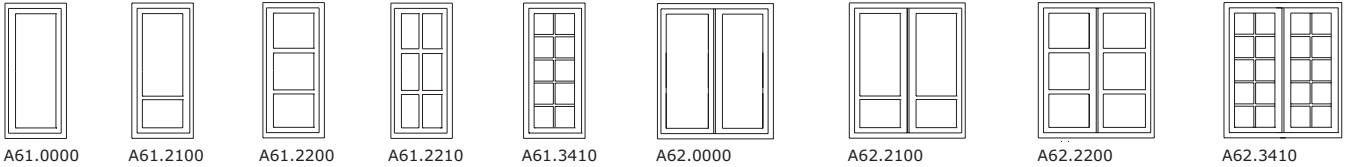

All opening sashes are available with glazing bars. Choose between 40 mm, 55 mm glazing bars or 25 mm clip on glazing bars.

Terracedoors, inward & outward opening – no handle on the outside

A61.0000 A61.2100 A61.2200 A61.2210 A61.3410 A62.0000 A62.2100 A62.2200 A62.3410