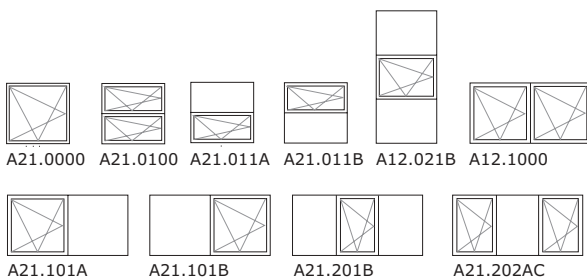

Alux® – beautifully designed timber · aluminium windows and doors

Alux® offers a range of well designed products. With a 115 mm frame depth and combined sash/frame dimensions close to those of traditional windows. System Alux is suitable for both new buildings and replacement. Its slim profiles also ensure maximum daylight penetration.

You may contact Hvidbjerg Vinduet at any time for advice and guidance in connection with specific construction projects. Please use the phone number or e-mail address to contact us. For further information about our company and products, please visit www.hvidbjergvinduet.com

Fixed light

Tilt & turn

Topguided

Topswing

Sidehung

Sideguided

Cottage style

Fixed lights w/ mouldings

All opening sashes are available with glazing bars. Choose between 40 mm, 55 mm glazing bars or 25 mm clip on glazing bars.