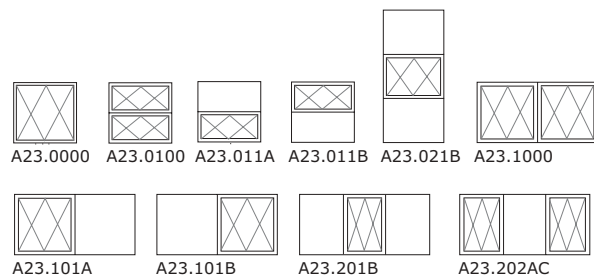

Topswing

Sidehung