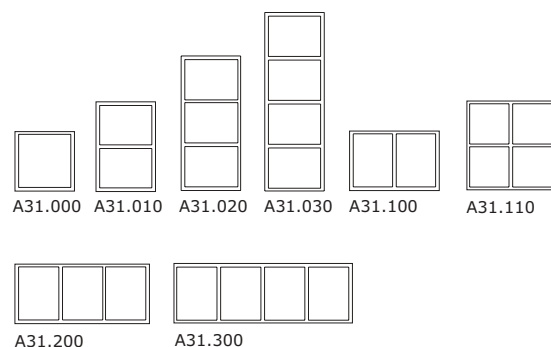

All opening sashes are available with glazing bars. Choose between 40 mm, 55 mm glazing bars or 25 mm clip on glazing bars.

Terracedoors, inward & outward opening – no handle on the outside

A61.0000 A61.2100 A61.2200 A61.2210 A61.3410 A62.0000 A62.2100 A62.2200 A62.3410