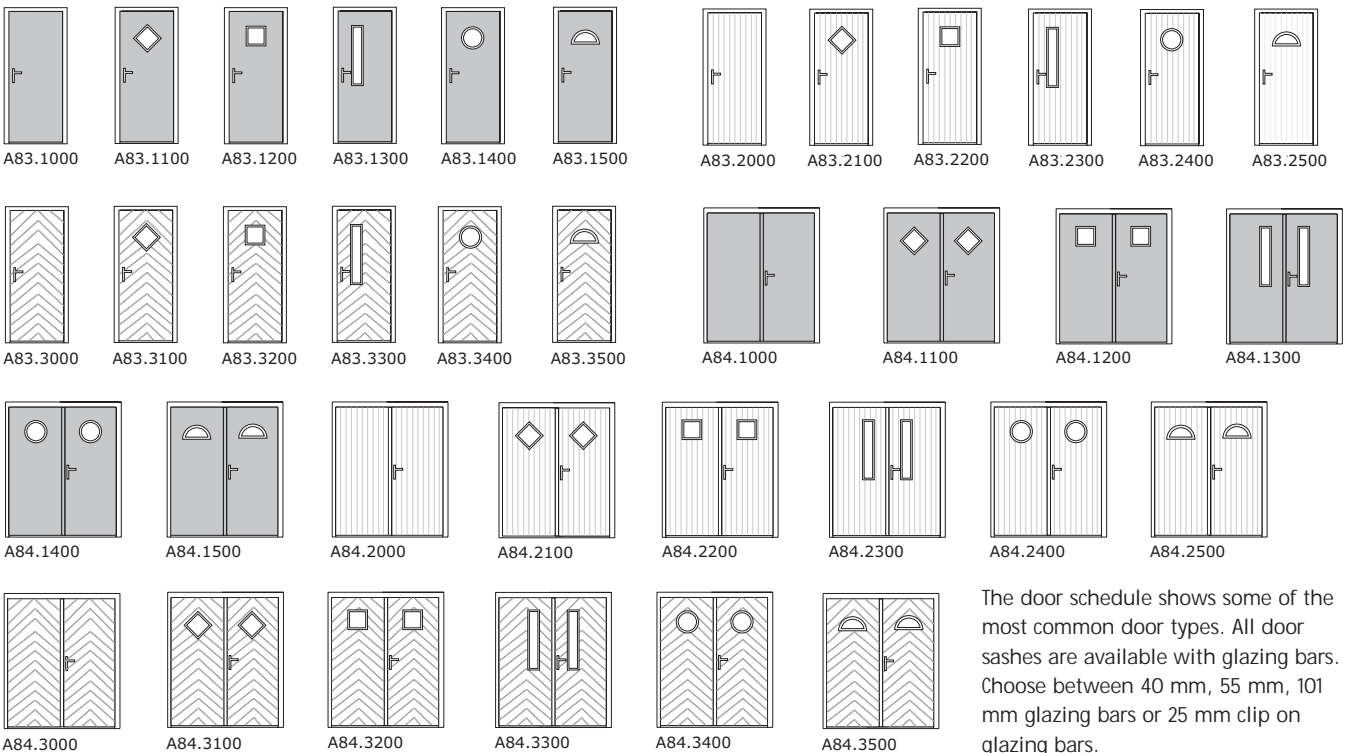

All opening sashes are available with glazing bars. Choose between 40 mm, 55 mm glazing bars or 25 mm clip on glazing bars.

Terracedoors, inward & outward opening – no handle on the outside

A61.0000 A61.2100 A61.2200 A61.2210 A61.3410 A62.0000 A62.2100 A62.2200 A62.3410

Cottage style doors, inward & outward opening

B61.0000 B61.2100 B61.2200 B61.2210 B61.3410 B62.0000 B62.2100 B62.2200 B62.3410

Entrance doors, inward & outward opening

A81.0000 A81.1100 A81.1200 A81.4110 A81.2210 A82.0000 A82.1100 A82.1200

Panelled entrance doors, inward & outward opening

A83.1000 A83.1100 A83.1200 A83.1300 A83.1400 A83.1500 A83.2000 A83.2100 A83.2200 A83.2300 A83.2400 A83.2500

A83.3000 A83.3100 A83.3200 A83.3300 A83.3400 A83.3500 A84.1000 A84.1100 A84.1200 A84.1300

A84.1400 A84.1500 A84.2000 A84.2100 A84.2200 A84.2300 A84.2400 A84.2500

A84.3000 A84.3100 A84.3200 A84.3300 A84.3400 A84.3500

The door schedule shows some of the most common door types. All door sashes are available with glazing bars. Choose between 40 mm, 55 mm, 101 mm glazing bars or 25 mm clip on glazing bars.