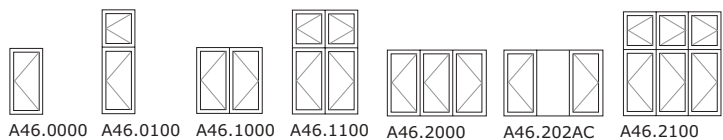

Fixed light

Tilt & turn

Topguided

Topswing

Sidehung

Sideguided

Cottage style

Fixed lights w/ mouldings

All opening sashes are available with glazing bars. Choose between 40 mm, 55 mm glazing bars or 25 mm clip on glazing bars.

Terracedoors, inward & outward opening – no handle on the outside

A61.0000 A61.2100 A61.2200 A61.2210 A61.3410 A62.0000 A62.2100 A62.2200 A62.3410