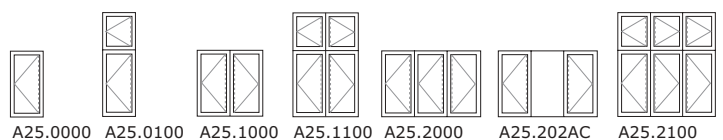

Fixed light

Tilt & turn

Topguided

Topswing

Sidehung

Sideguided

Cottage style

Fixed lights w/ mouldings

All opening sashes are available with glazing bars. Choose between 40 mm, 55 mm glazing bars or 25 mm clip on glazing bars.

Terracedoors, inward & outward opening – no handle on the outside

A61.0000 A61.2100 A61.2200 A61.2210 A61.3410 A62.0000 A62.2100 A62.2200 A62.3410