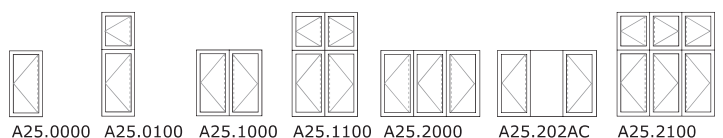

Sideguided