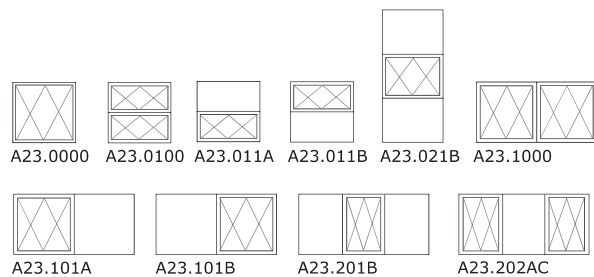

Topswing

Sidehung