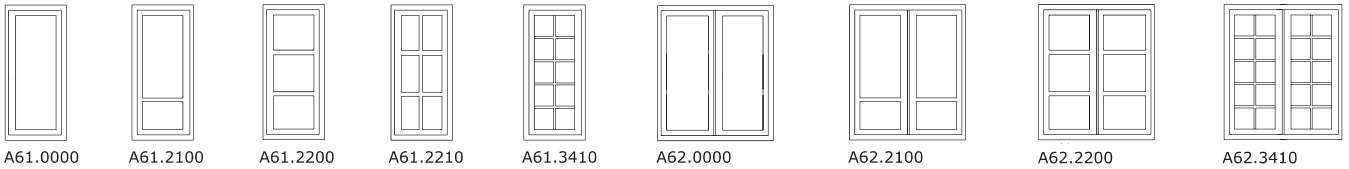

All opening sashes are available with glazing bars. Choose between 40 mm, 55 mm glazing bars or 25 mm clip on glazing bars.

Terracedoors, inward & outward opening – no handle on the outside

A61.0000 A61.2100 A61.2200 A61.2210 A61.3410 A62.0000 A62.2100 A62.2200 A62.3410