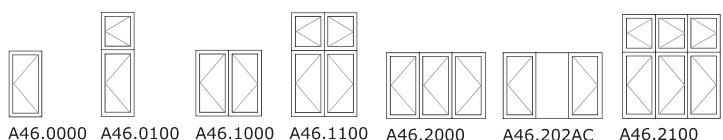

Cottage style