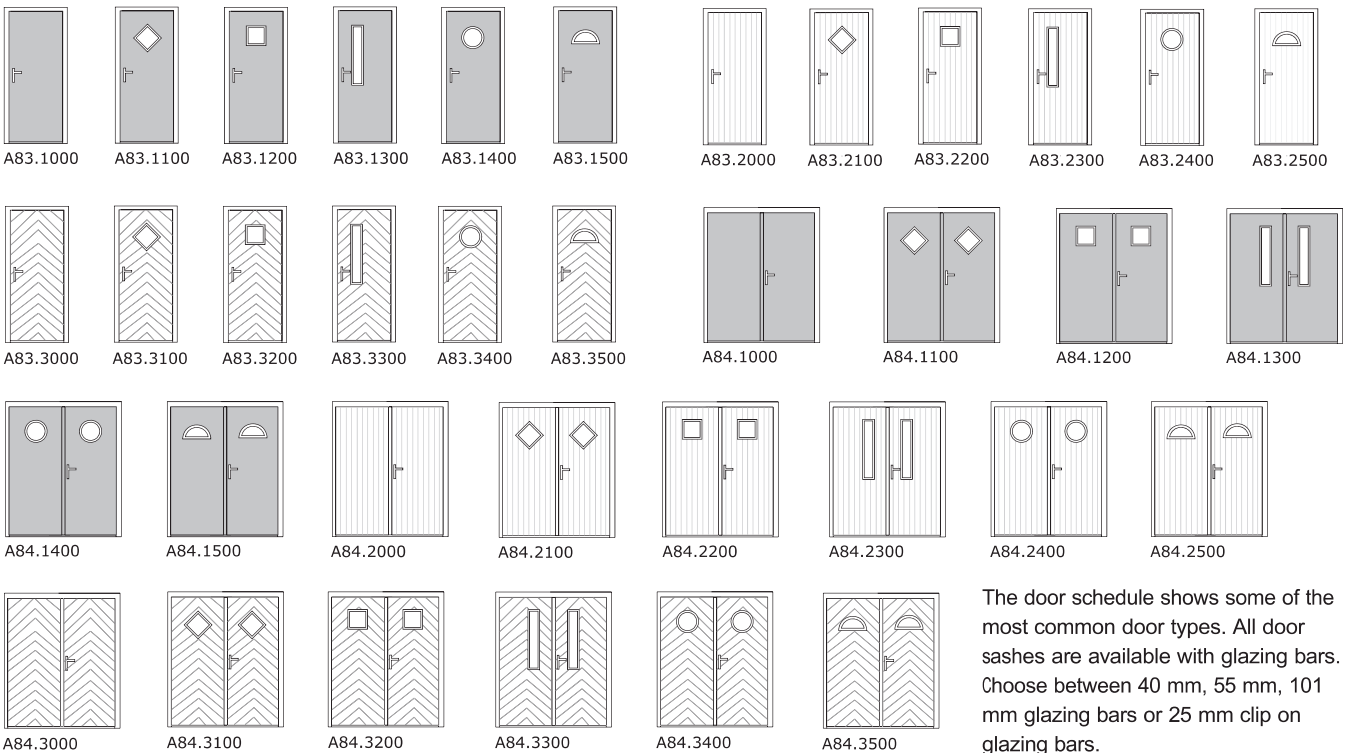

All opening sashes are available with glazing bars. Choose between 40 mm, 55 mm glazing bars or 25 mm clip on glazing bars.

Terracedoors, inward & outward opening – no handle on the outside

A61.0000 A61.2100 A61.2200 A61.2210 A61.3410 A62.0000 A62.2100 A62.2200 A62.3410

Cottage style doors, inward & outward opening

B61.0000 B61.2100 B61.2200 B61.2210 B61.3410 B62.0000 B62.2100 B62.2200 B62.3410

Entrance doors, inward & outward opening

A81.0000 A81.1100 A81.1200 A81.4110 A81.2210 A82.0000 A82.1100 A82.1200

Panelled entrance doors, inward & outward opening

A83.1000 A83.1100 A83.1200 A83.1300 A83.1400 A83.1500 A83.2000 A83.2100 A83.2200 A83.2300 A83.2400 A83.2500
 A83.3000 A83.3100 A83.3200 A83.3300 A83.3400 A83.3500 A84.1000 A84.1100 A84.1200 A84.1300
 A84.1400 A84.1500 A84.2000 A84.2100 A84.2200 A84.2300 A84.2400 A84.2500
 A84.3000 A84.3100 A84.3200 A84.3300 A84.3400 A84.3500

The door schedule shows some of the most common door types. All door sashes are available with glazing bars. Choose between 40 mm, 55 mm, 101 mm glazing bars or 25 mm clip on glazing bars.