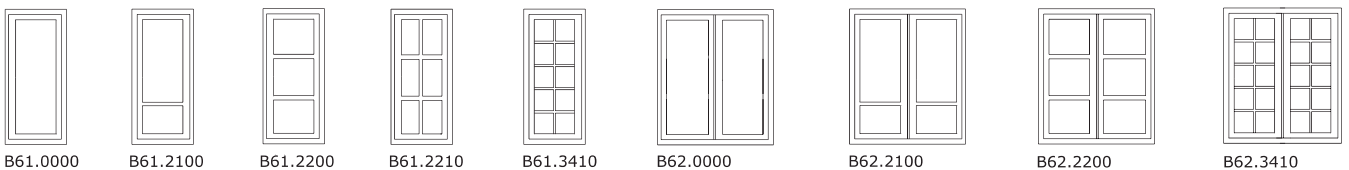

All opening sashes are available with glazing bars. Choose between 40 mm, 55 mm glazing bars or 25 mm clip on glazing bars.

Terracedoors, inward & outward opening – no handle on the outside

A61.0000 A61.2100 A61.2200 A61.2210 A61.3410 A62.0000 A62.2100 A62.2200 A62.3410

Cottage style doors, inward & outward opening

B61.0000 B61.2100 B61.2200 B61.2210 B61.3410 B62.0000 B62.2100 B62.2200 B62.3410

Entrance doors, inward & outward opening

A81.0000 A81.1100 A81.1200 A81.4110 A81.2210 A82.0000 A82.1100 A82.1200