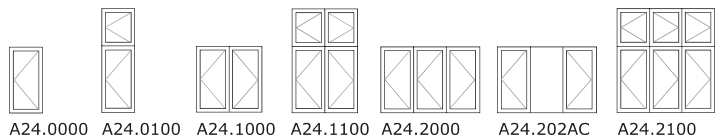

Alux® – beautifully designed timber · aluminium windows and doors

Alux® offers a range of well designed products. With a 115 mm frame depth and combined sash/frame dimensions close to those of traditional windows. System Alux is suitable for both new buildings and replacement. Its slim profiles also ensure maximum daylight penetration.

You may contact Hvidbjerg Vinduet at any time for advice and guidance in connection with specific construction projects. Please use the phone number or e-mail address to contact us. For further information about our company and products, please visit www.hvidbjergvinduet.com

Fixed light

Tilt & turn

Topguided

Topswing

Sidehung

Sideguided

Cottage style

Fixed lights w/ mouldings

All opening sashes are available with glazing bars. Choose between 40 mm, 55 mm glazing bars or 25 mm clip on glazing bars.