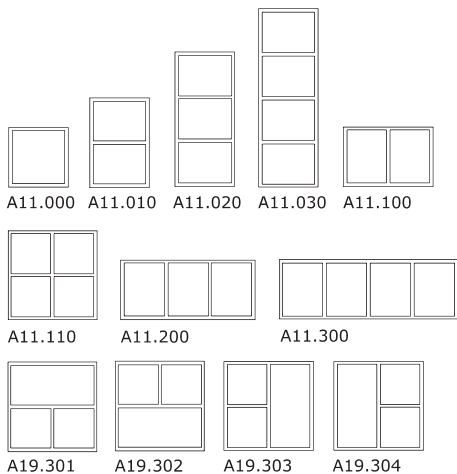

Fixed light

Tilt & turn