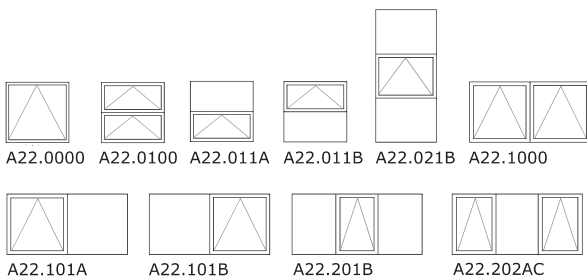

Alux® – beautifully designed timber · aluminium windows and doors

Alux® offers a range of well designed products. With a 115 mm frame depth and combined sash/frame dimensions close to those of traditional windows. System Alux is suitable for both new buildings and replacement. Its slim profiles also ensure maximum daylight penetration.

You may contact Hvidbjerg Vinduet at any time for advice and guidance in connection with specific construction projects. Please use the phone number or e-mail address to contact us. For further information about our company and products, please visit www.hvidbjergvinduet.com

Fixed light

Tilt & turn

Topguided

Topswing

Sidehung

Sideguided

Cottage style

Fixed lights w/ mouldings

All opening sashes are available with glazing bars. Choose between 40 mm, 55 mm glazing bars or 25 mm clip on glazing bars.