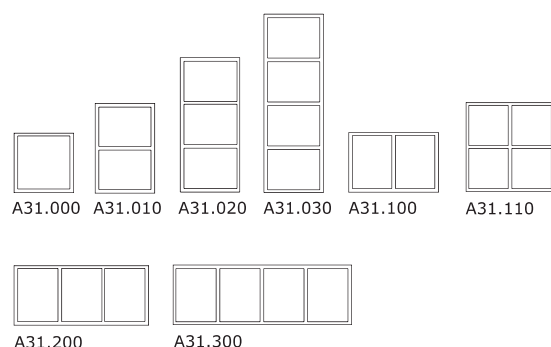

All opening sashes are available with glazing bars. Choose between 40 mm, 55 mm glazing bars or 25 mm clip on glazing bars.

Terracedoors, inward & outward opening – no handle on the outside

A61.0000 A61.2100 A61.2200 A61.2210 A61.3410 A62.0000 A62.2100 A62.2200 A62.3410