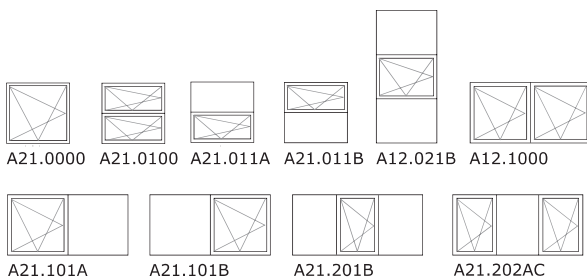

Alux® – beautifully designed timber · aluminium windows and doors

Alux® offers a range of well designed products. With a 115 mm frame depth and combined sash/frame dimensions close to those of traditional windows. System Alux is suitable for both new buildings and replacement. Its slim profiles also ensure maximum daylight penetration.

You may contact Hvidbjerg Vinduet at any time for advice and guidance in connection with specific construction projects. Please use the phone number or e-mail address to contact us. For further information about our company and products, please visit www.hvidbjergvinduet.com

Fixed light

Tilt & turn

Topguided

Topswing

Sidehung

Sideguided

Cottage style

Fixed lights w/ mouldings

All opening sashes are available with glazing bars. Choose between 40 mm, 55 mm glazing bars or 25 mm clip on glazing bars.